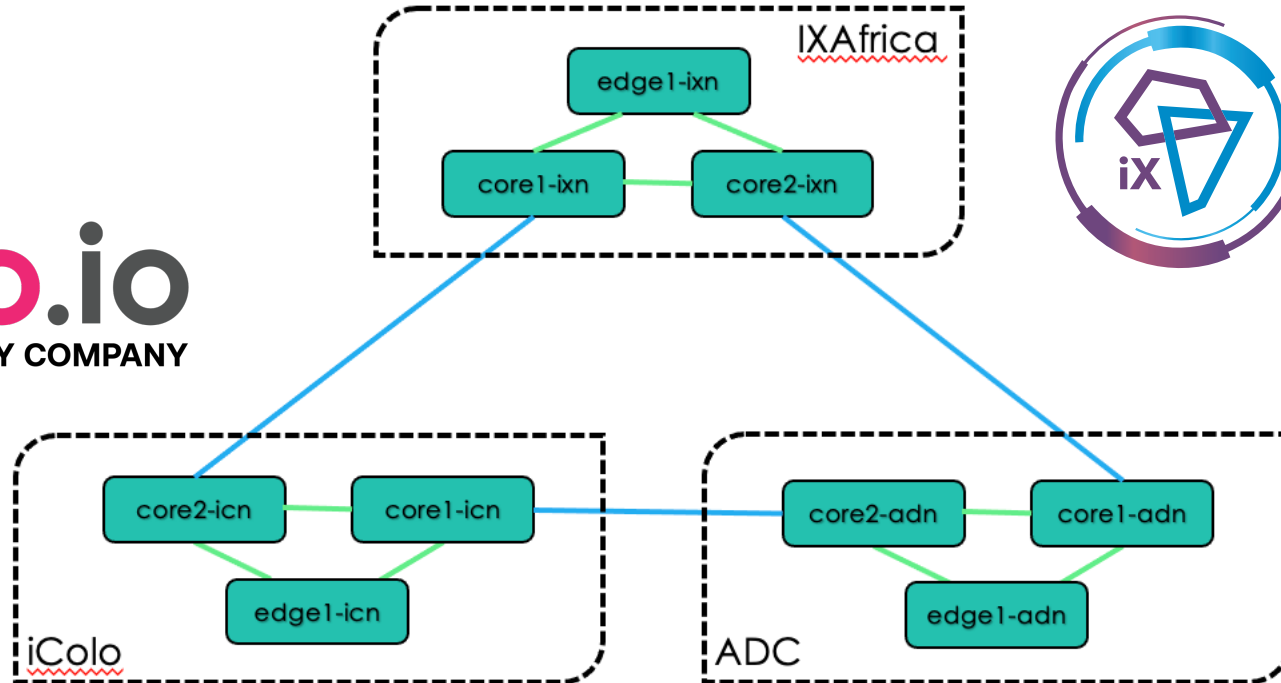

LINX Nairobi - An Update

Inga Turner
Global Account Manager

LINX122

Who, What and Why LINX Nairobi – A Recap

- The first LINX footprint in Africa. A stand alone IXP to **keep traffic local**
- A **future-proof, interconnected network** that can scale and grow with the regions digital demand using technology from Nokia
- LINX Nairobi **went live** in November 2023
- Our Nairobi data centre partners are offering a **free cross connect** into LINX Nairobi to support the launch of the IXP
- We are working with IXAfrica to offer **free LINX peering services** until November 2026 for the further good of the local connectivity scene

The LINX Nairobi Network

A multi-site, interconnected network spanning 3 data centre locations

icollo.io
A DIGITAL REALTY COMPANY

iXAfrica
DataCentre

Africa
DataCentres

The Story So Far...

November 2023

- The LINX engineering team carried out the installation work and LINX Nairobi went live!