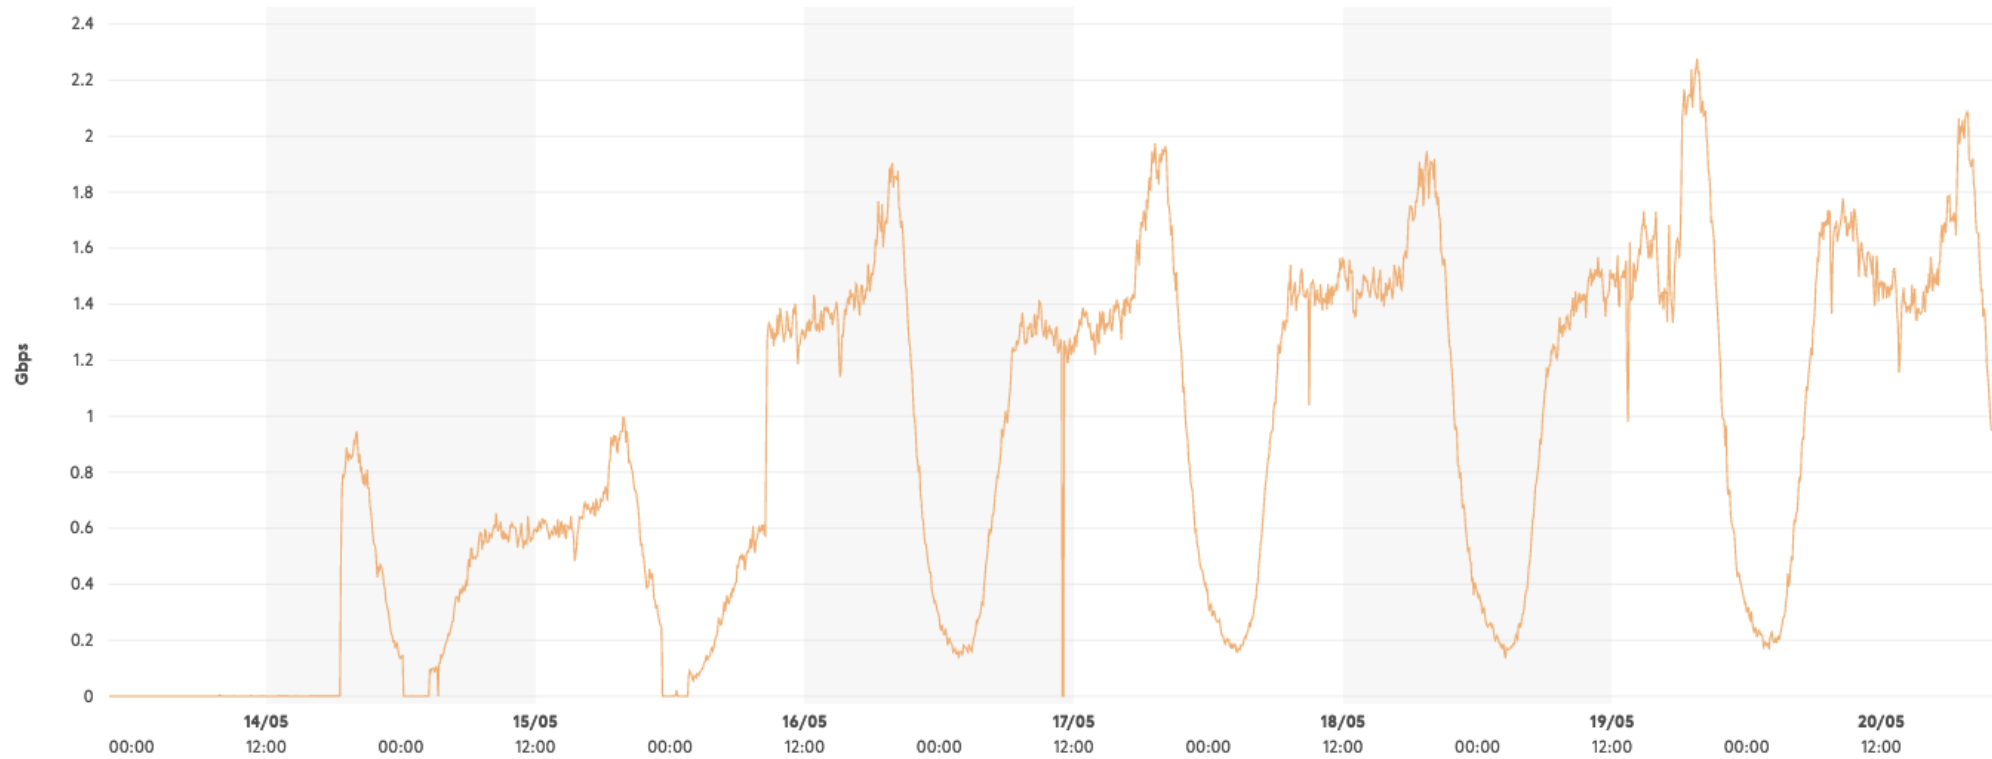

With Traffic Building!